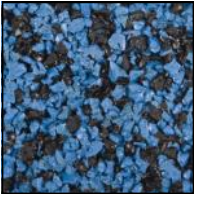

Equi-Tile Pavers Color Selection

SBR Black

Black

SBR Solid Colors

Blue

Gray

Red

Green

SBR Speckled Colors

Blue Black

Tan Black

Red Black

Green Black

Speckled Premium

Gray Black
(Premium)

Actual color may vary from color represented by photos.

Color variation may occur within individual color families. Shading variations are normal and to be expected.

Black is made with buffings top

Perimeter containment should be used to minimize tile movement.