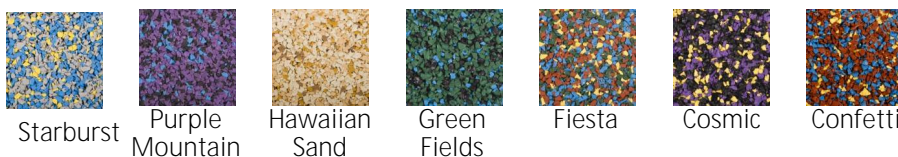

More Choice, Better Quality - The EMC EDGE

Solid Color Options

Speckled Color Options

Speckled Premium

EPDM Color Options

COOLDECK EPDM PREMIUM SERIES

Accessory Color Options and Special Order Colors:

Special order colors are subject to a minimum order quantity of 250 tiles plus a \$275.00 processing fee.