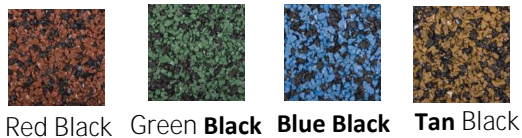

More Choice, Better Quality - The EMC EDGE

Solid Color Options

Speckled Color Options

Speckled Premium

EPDM Color Options

COOLDECK EPDM PREMIUM SERIES

Accessory Color Options and Special Order Colors:

Special order colors are subject to a minimum order quantity of 250 tiles plus a \$275.00 processing fee.