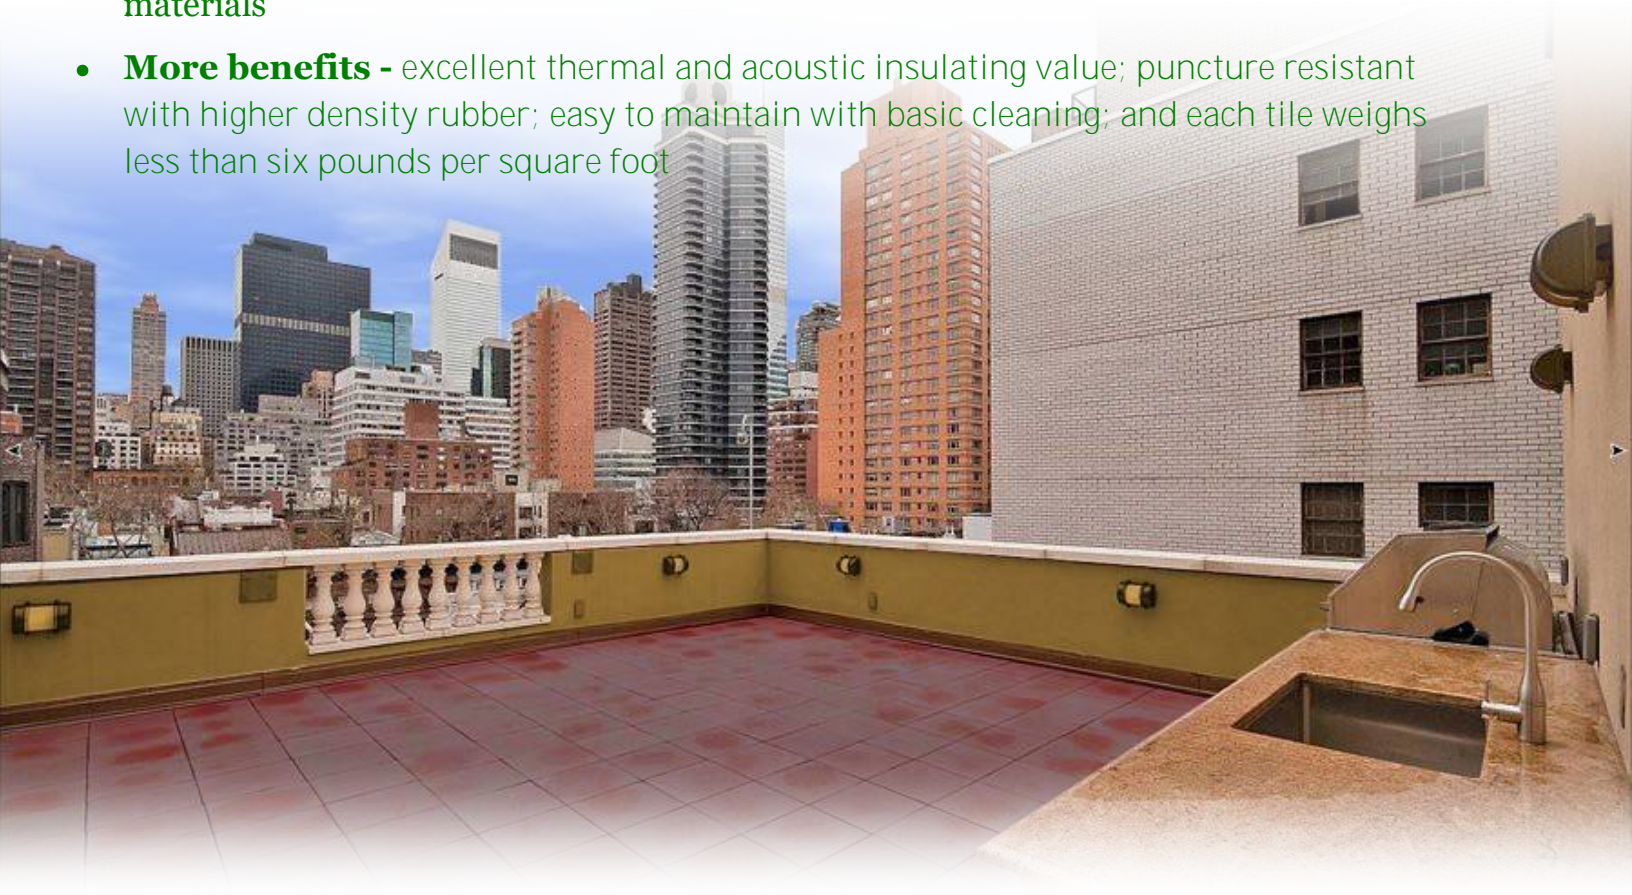

# Protect Your Roof

Turn your standard roof or deck into a safer, greener, more versatile space

Designed specifically for decking applications, our porous and permeable recycled rubber tiles offer superior comfort, durability and protection - all with excellent insulating value. Create an attractive, slip resistant, low-maintenance surface for your rooftop decks, patios, plazas, walkways, and more.

## Features and Product Highlights

- **Durable “floating” deck system** - easy installation over any flat surface, including fragile waterproof roof membranes, with proven SureKONNECT pins for maximum protection and drainage without adhesives or penetrating the roof membrane
- **Unique grooved bottom design** - creates superior drainage and network channels for easy wiring installation
- **Smooth, durable, permeable surface** - not only comfortable underfoot, but also slip resistant - wet or dry; and porous for exceptional flow drainage
- **Safe** - molded from 100% post-consumer waste tires; **100% steel-free certified; no toxic materials**
- **More benefits** - excellent thermal and acoustic insulating value; puncture resistant with higher density rubber; easy to maintain with basic cleaning; and each tile weighs less than six pounds per square foot