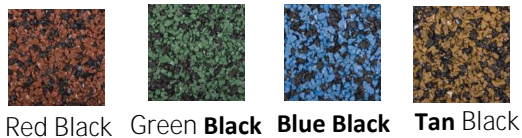

# Protect Your Roof

Turn your standard roof or deck into a safer, greener, more versatile space

Designed specifically for decking applications, our porous and permeable recycled rubber tiles offer superior comfort, durability and protection - all with excellent insulating value. Create an attractive, slip resistant, low-maintenance surface for your rooftop decks, patios, plazas, walkways, and more.

## Features and Product Highlights

- **Durable “floating” deck system** - easy installation over any flat surface, including fragile waterproof roof membranes, with proven SureKONNECT pins for maximum protection and drainage without adhesives or penetrating the roof membrane
- **Unique grooved bottom design** - creates superior drainage and network channels for easy wiring installation
- **Smooth, durable, permeable surface** - not only comfortable underfoot, but also slip resistant - wet or dry; and porous for exceptional flow drainage
- **Safe** - molded from 100% post-consumer waste tires; **100% steel-free certified; no toxic materials**
- **More benefits** - excellent thermal and acoustic insulating value; puncture resistant with higher density rubber; easy to maintain with basic cleaning; and each tile weighs less than six pounds per square foot

## Solid Color Options

## Speckled Color Options